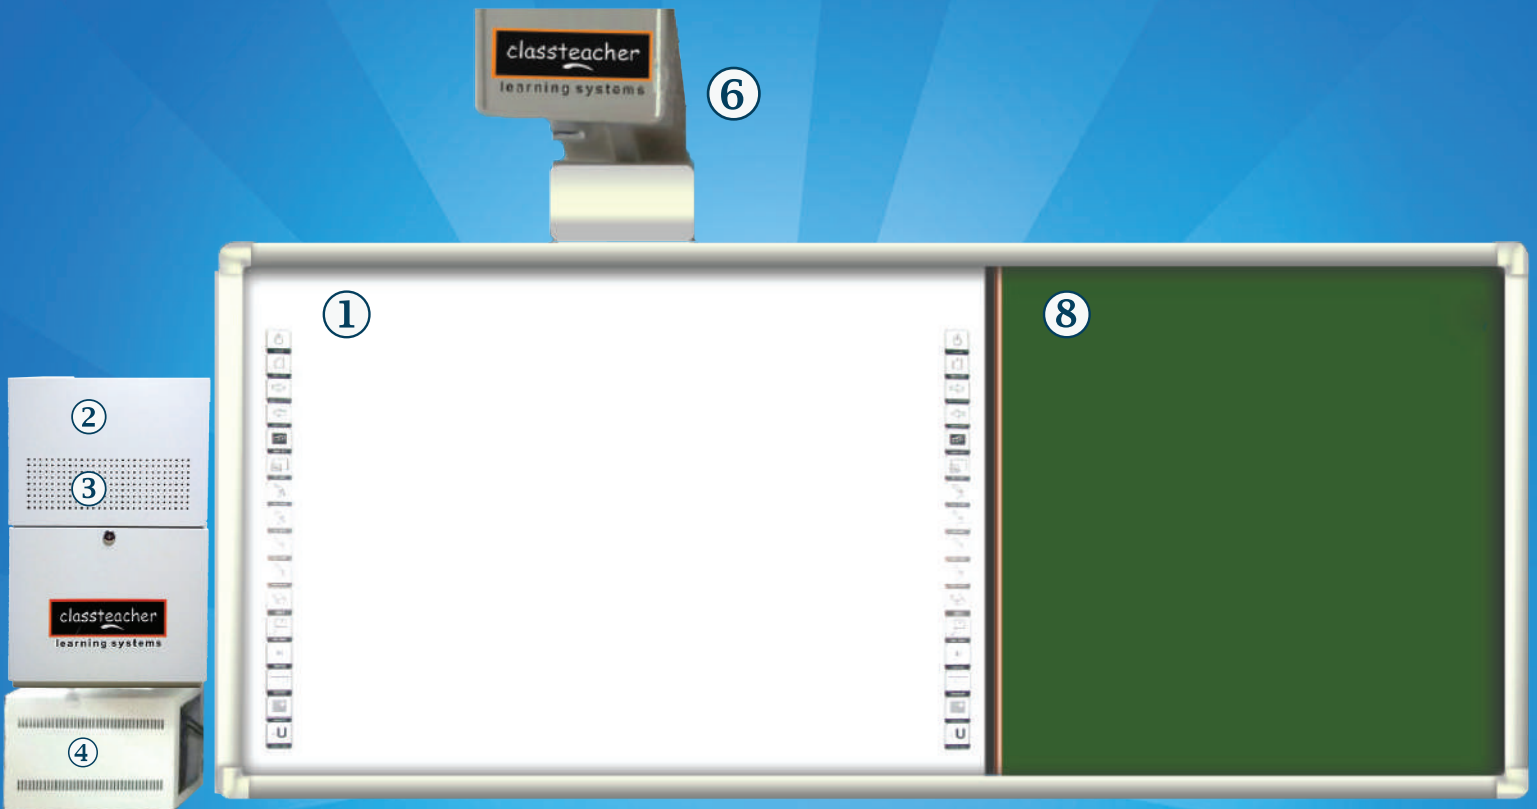

IDIC – INTEGRATED DIGITAL INTERACTIVE CLASSROOM (IDIC CTIX-01)

① Interactive Whiteboard

② CPU

③ Speakers

④ UPS

⑤ Keypad with Mousepad

⑥ Projector

⑦ Visualizer

Short Throw Projector

Compact yet powerful 3000 lumens projector, equipped with latest technology for better and clear images

Green Board

The traditional green board, helping you going to old classic ways of chalks and duster for simulations like long power cut, etc.

Integrated System

An integrated system includes a powerful Intel CPU, Visualizer, Multimedia Volume Controller, Mousepad, Keypad, Speaker & USB ports.

Standard Features

Software

Interactive board collaborative learning software included